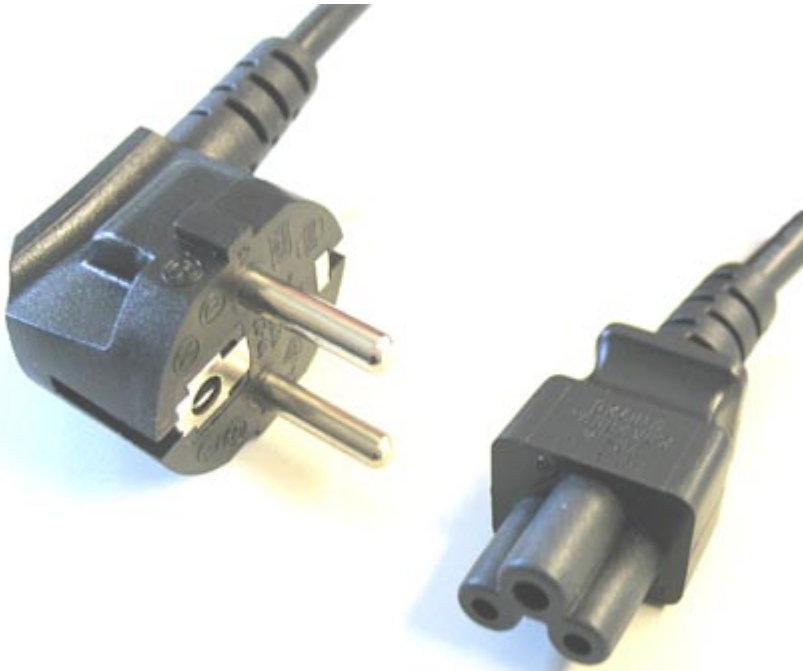

2.98 EUR
incl. 19% VAT, plus [shipping](#)

Cold devices power cord (Cloverleaf) 1.4m